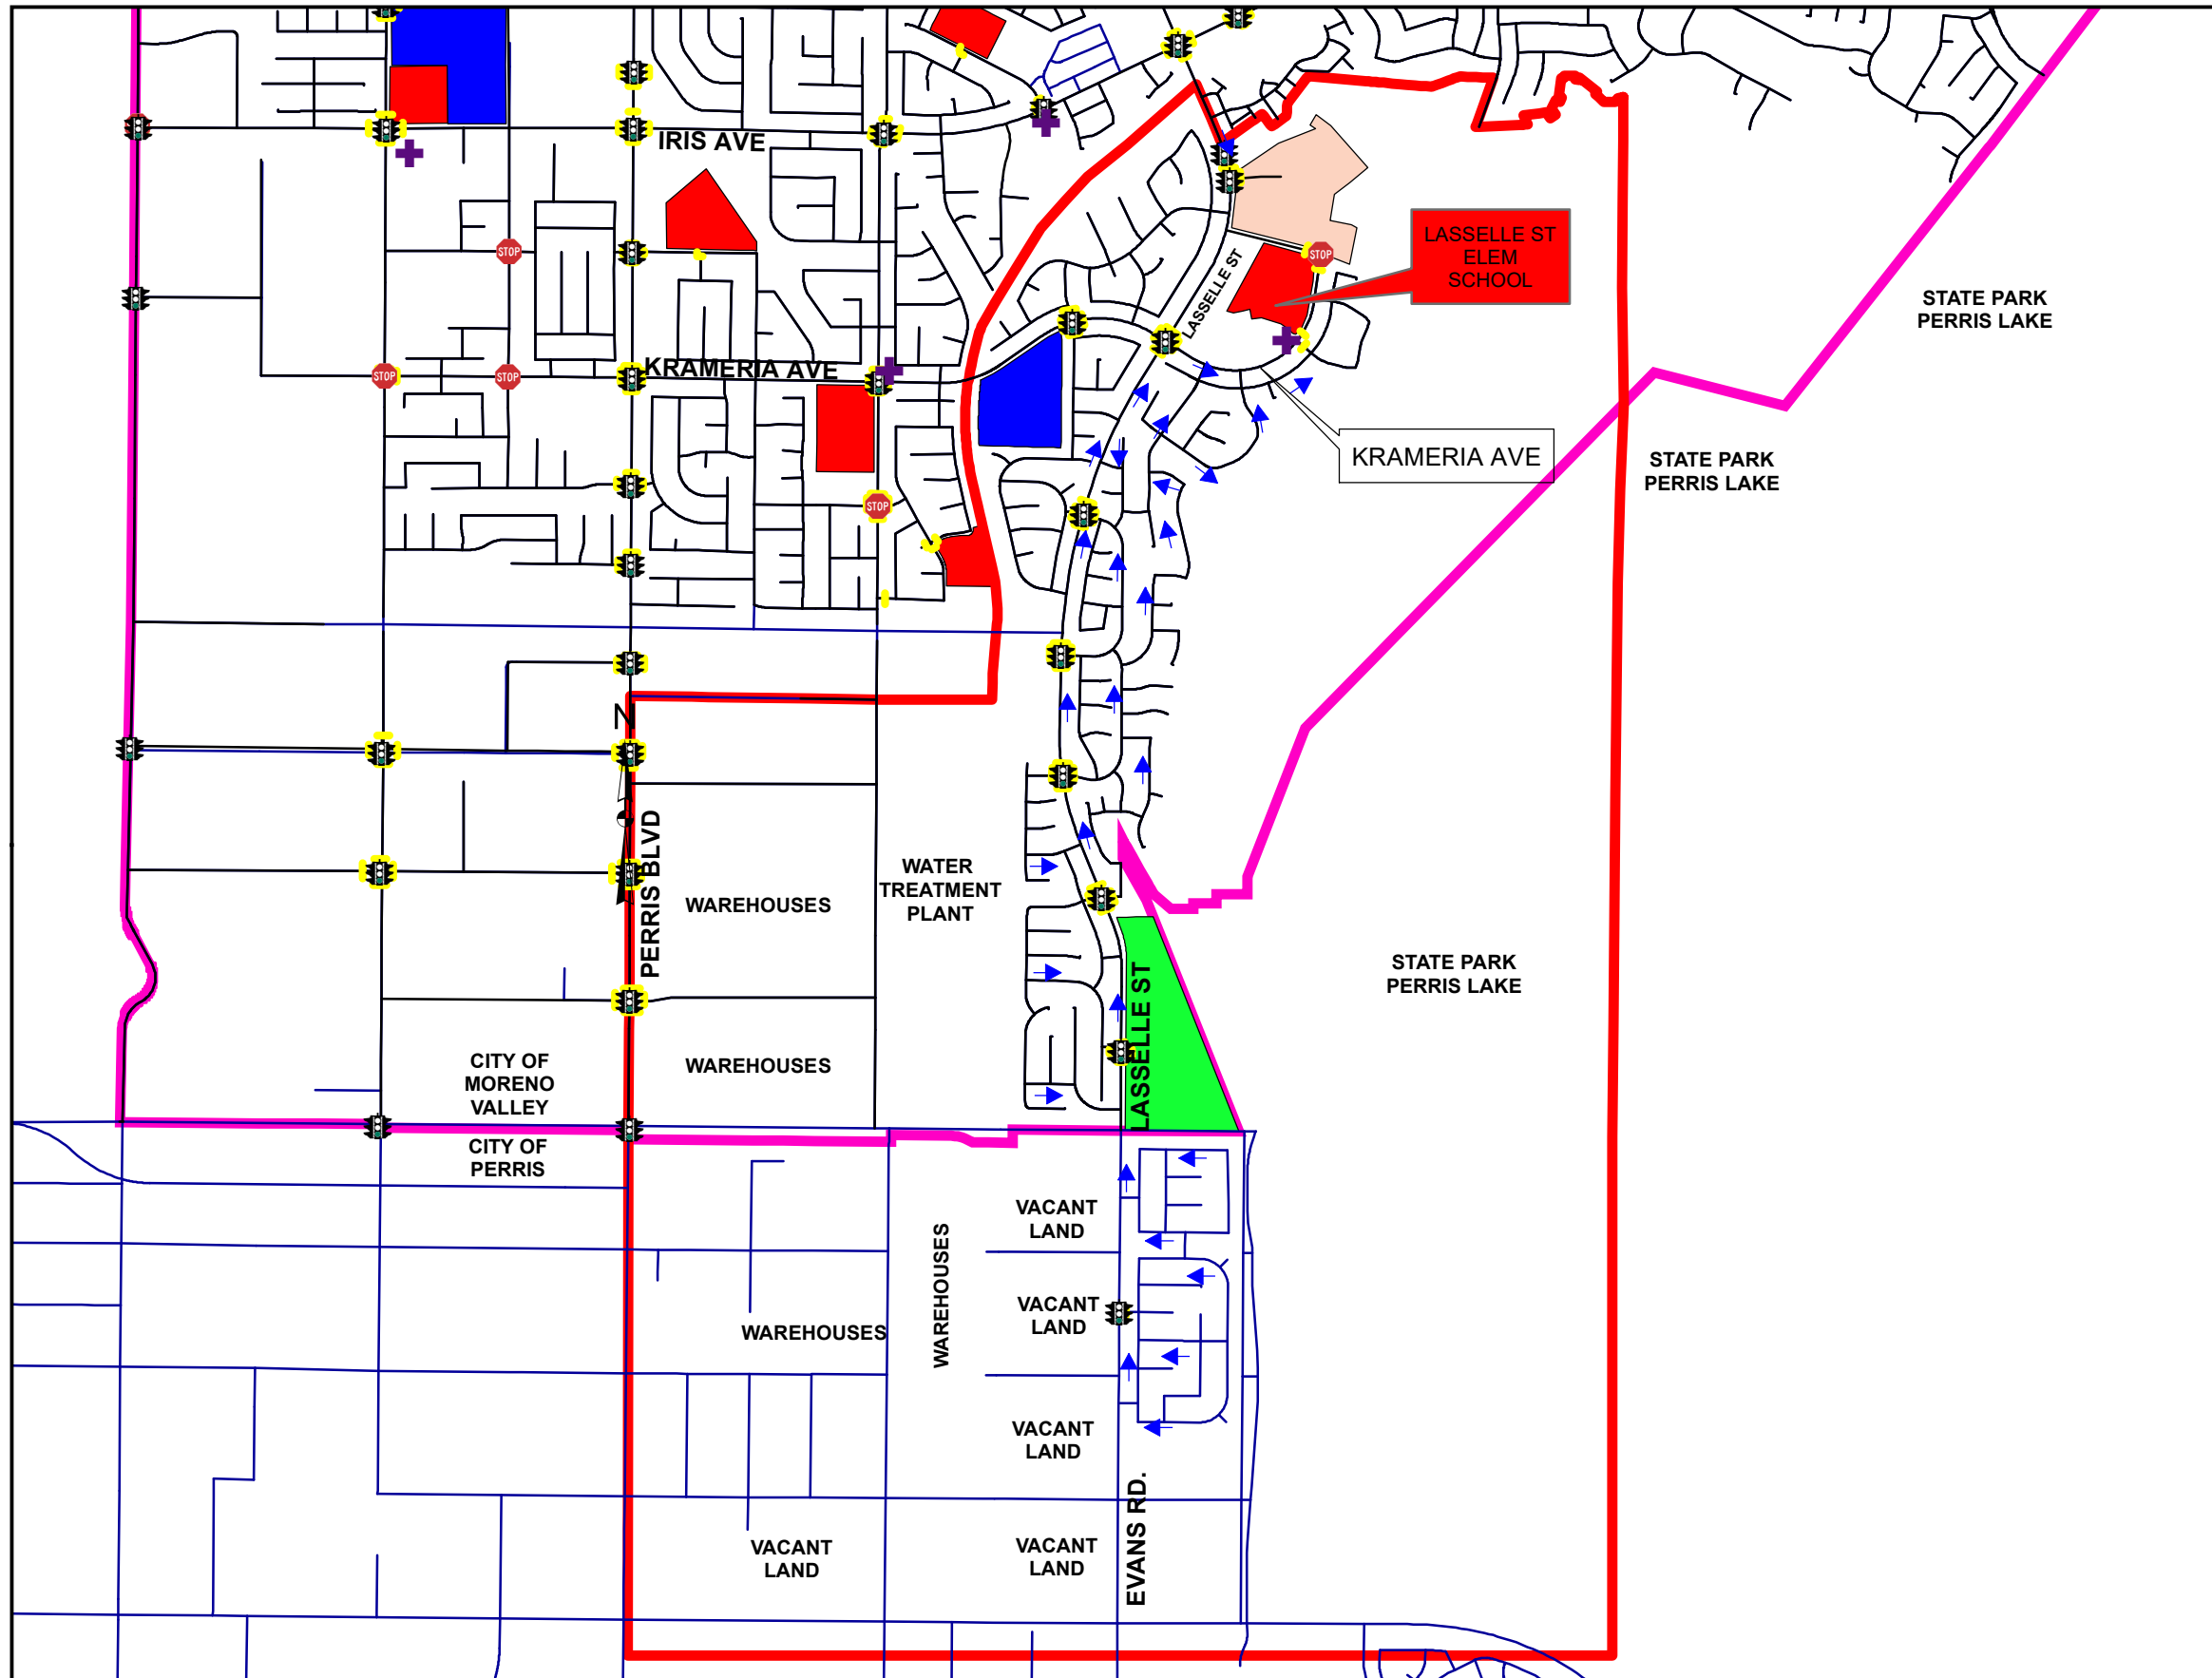

# Suggested Walking Routes to Lasselle Elementary School

## Legends

- Crossing Guard
- Traffic Signal
- All Way Stop
- Crosswalk
- MV Roads
- Riverside County Roads
- Lasselle
- Elementary School
- K-12 School
- Middle School
- High School
- College
- City Boundary
- Suggested Walking Route

This map is intended for informational purposes only. The City of Moreno Valley assumes no responsibility for using these routes. Lasselle Elementary is part of the Val Verde School District.

Last update - 2021

2,500 1,250 0 2,500 Feet