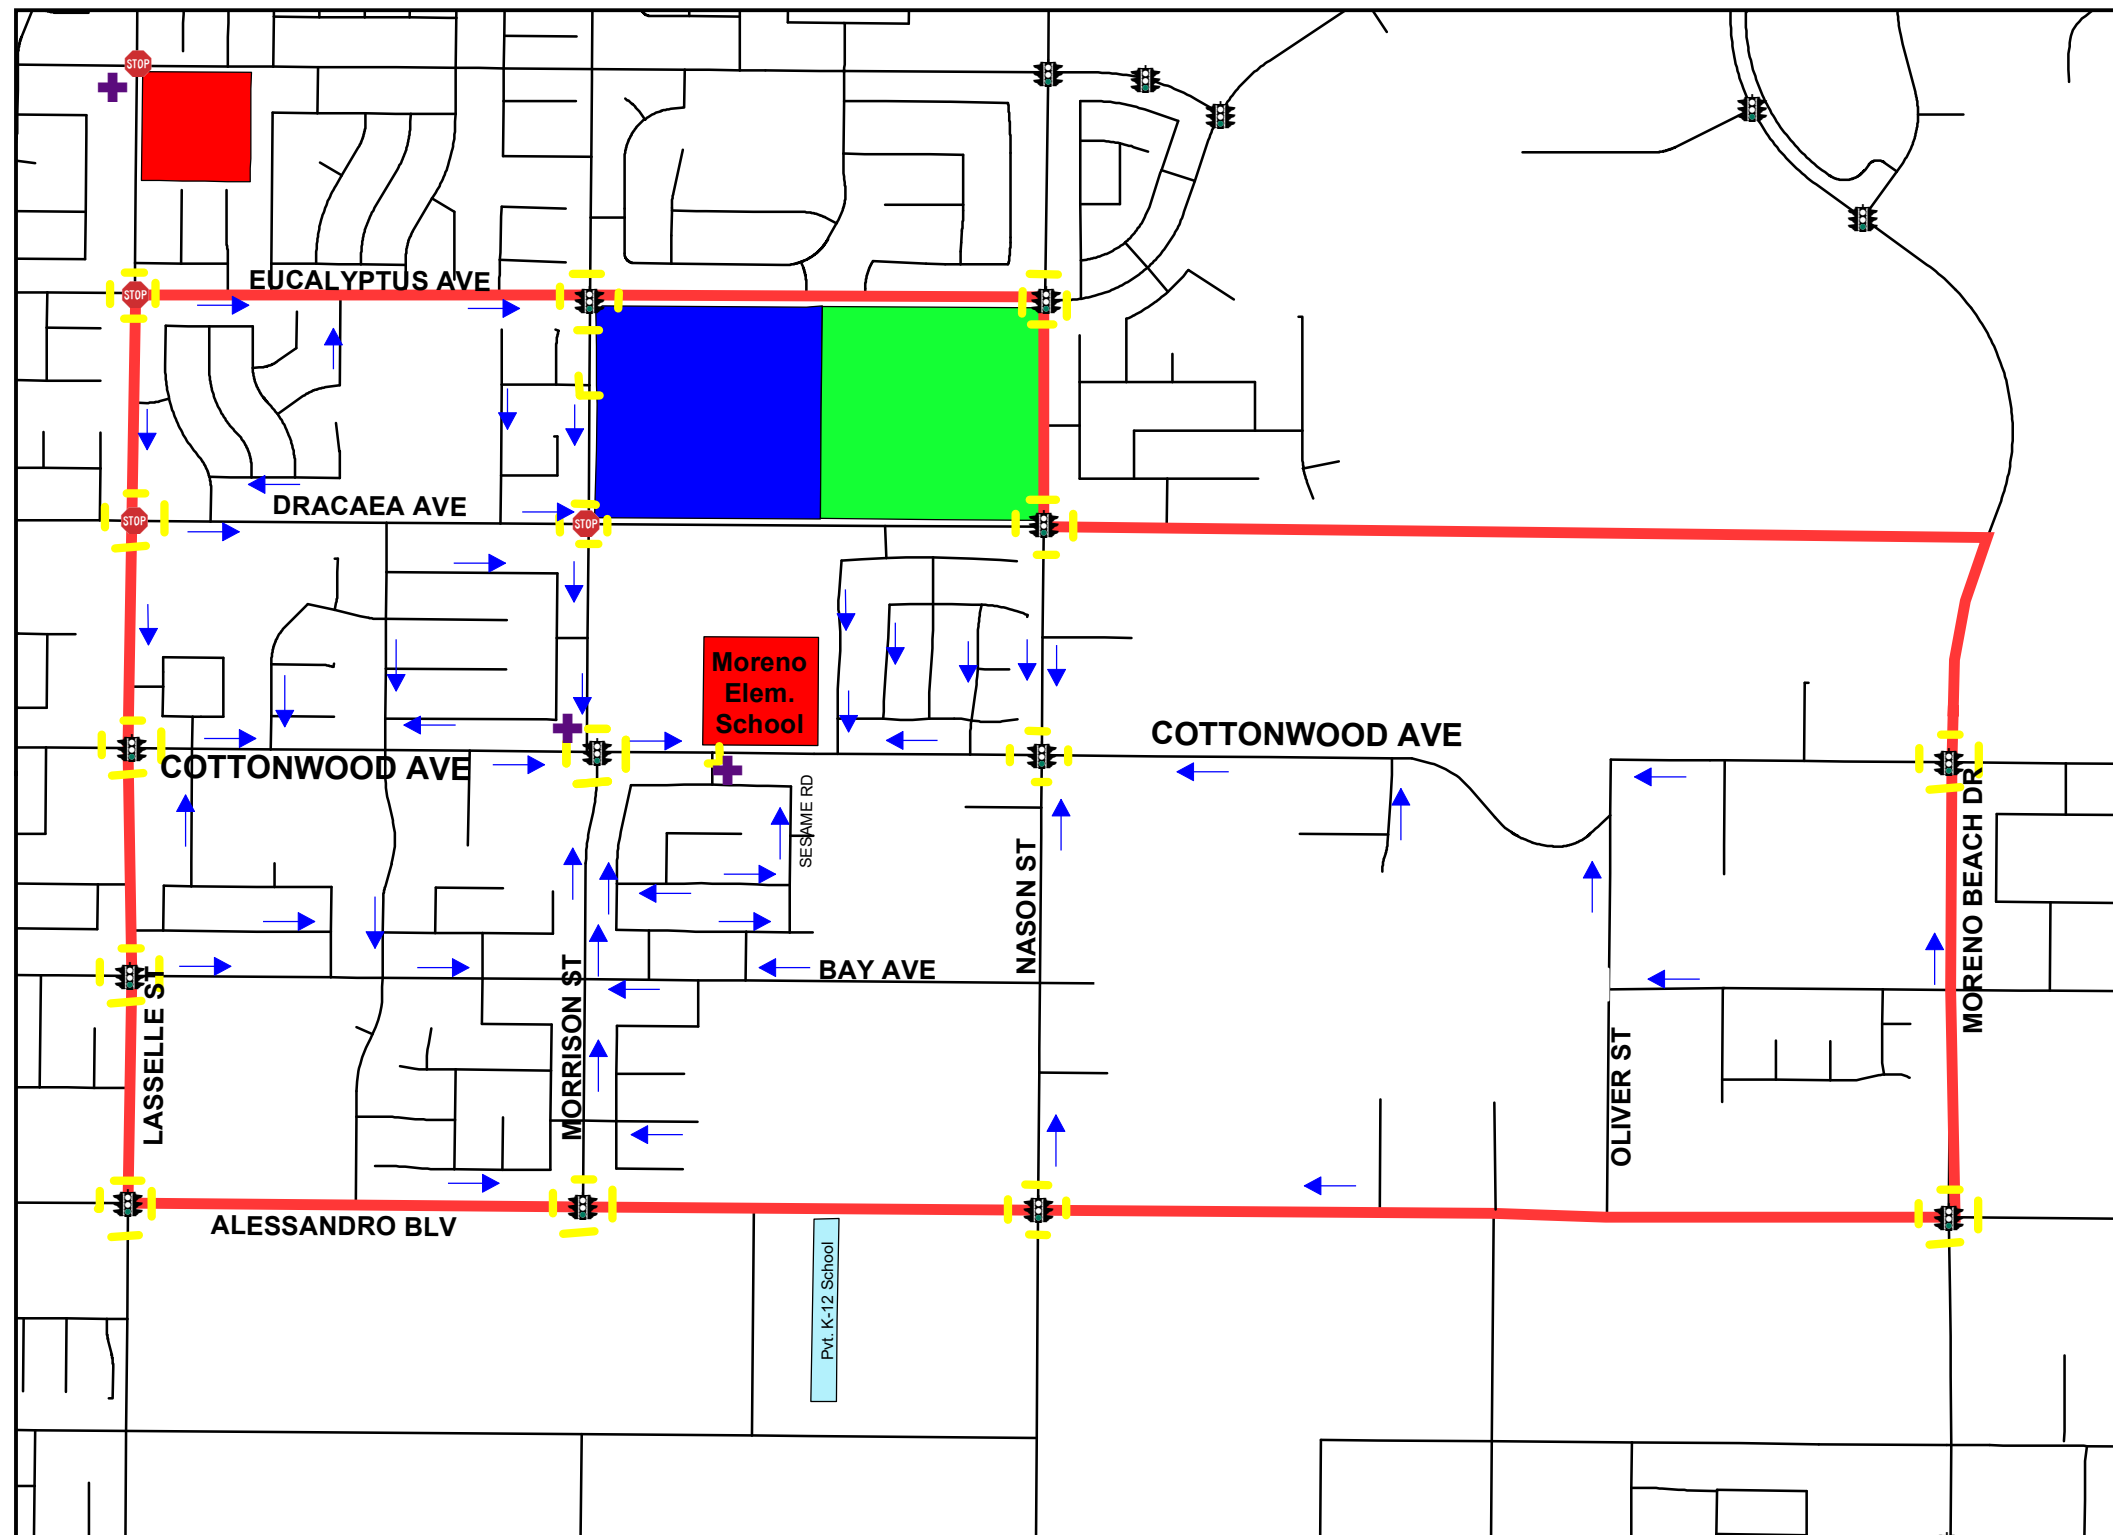

Suggested Walking Routes to Moreno Elementary School

Legends

- Crossing Guard
- All Way Stop
- Crosswalk
- Traffic Signal
- Moreno Elementary Attendance
- MV Roads
- Elementary School
- K-12 School
- Middle School
- High School
- College
- City Boundary
- Suggested Walking Route

This map is intended for informational purposes only. The City of Moreno Valley assumes no responsibility for using these routes. Last update - 2021.