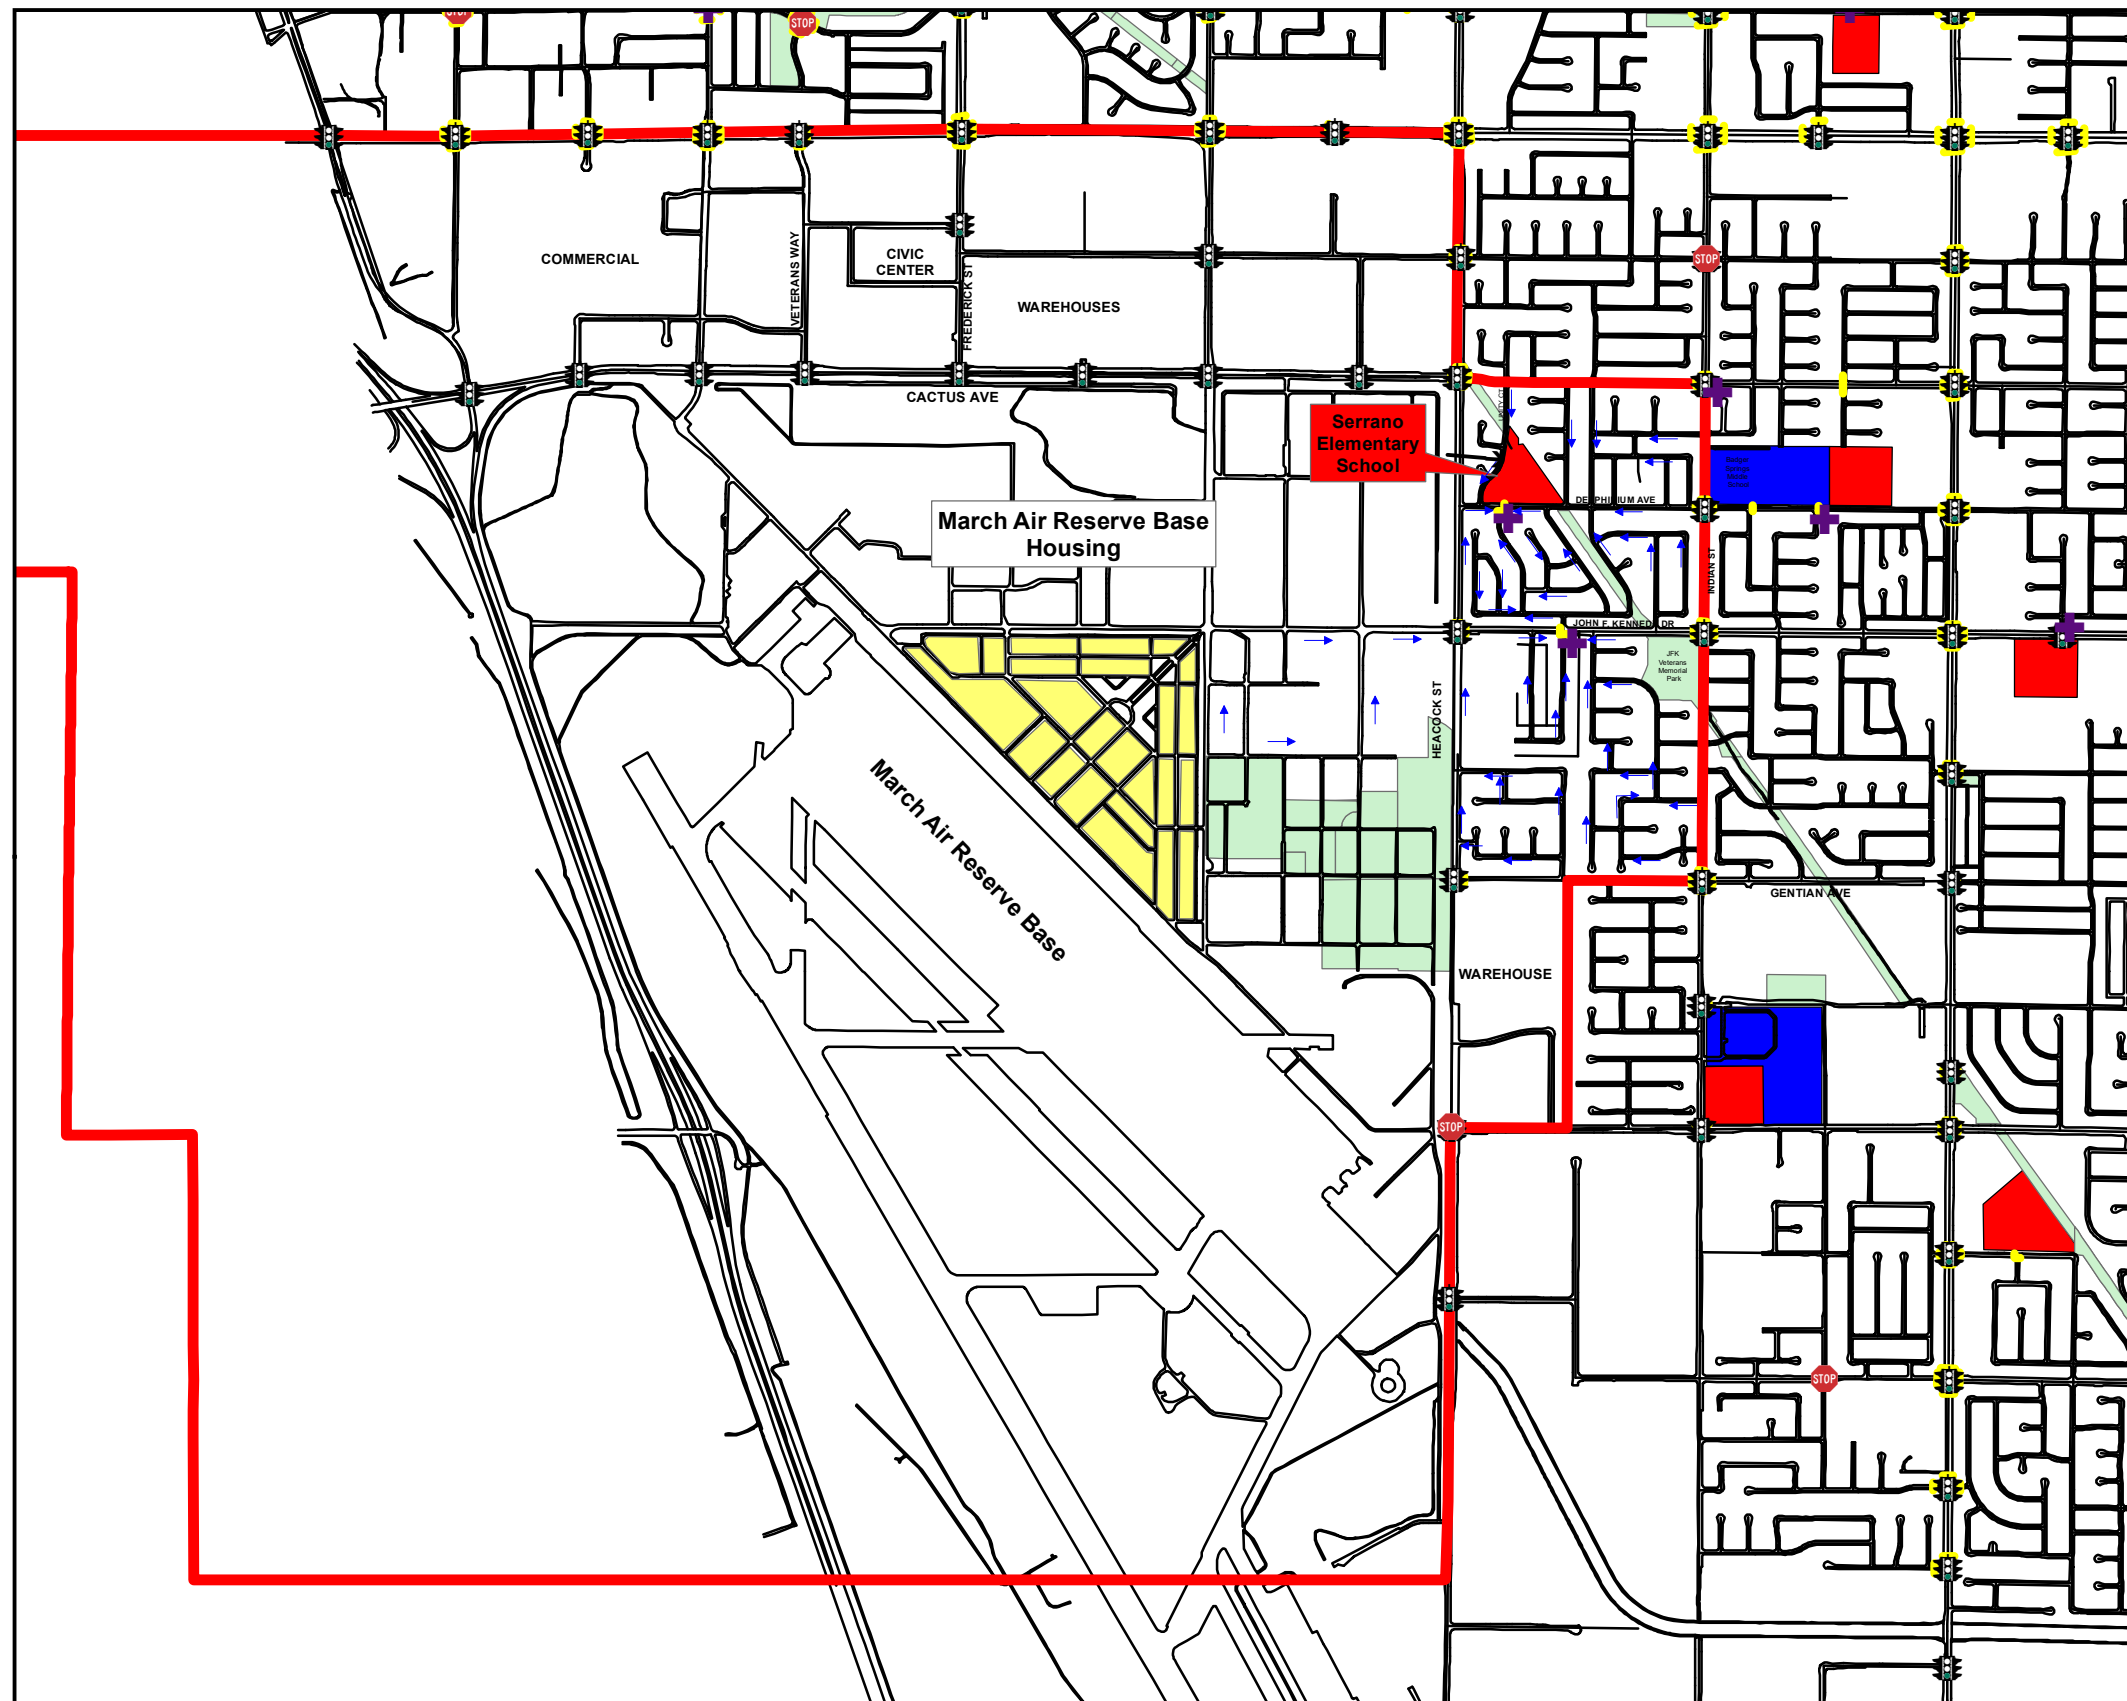

Suggested Walking Routes to Serrano Elementary School

Legends

- Crossing Guard
- All Way Stop
- Traffic Signal
- Crosswalk
- Serrano Attendance
- MV Roads
- SR60 Freeway
- City Parks
- Elementary School
- K-12 School
- Middle School
- High School
- College
- Suggested Walking Route

This map is intended for informational purposes only. The City of Moreno Valley assumes no responsibility for using these routes.

Last update - 2021