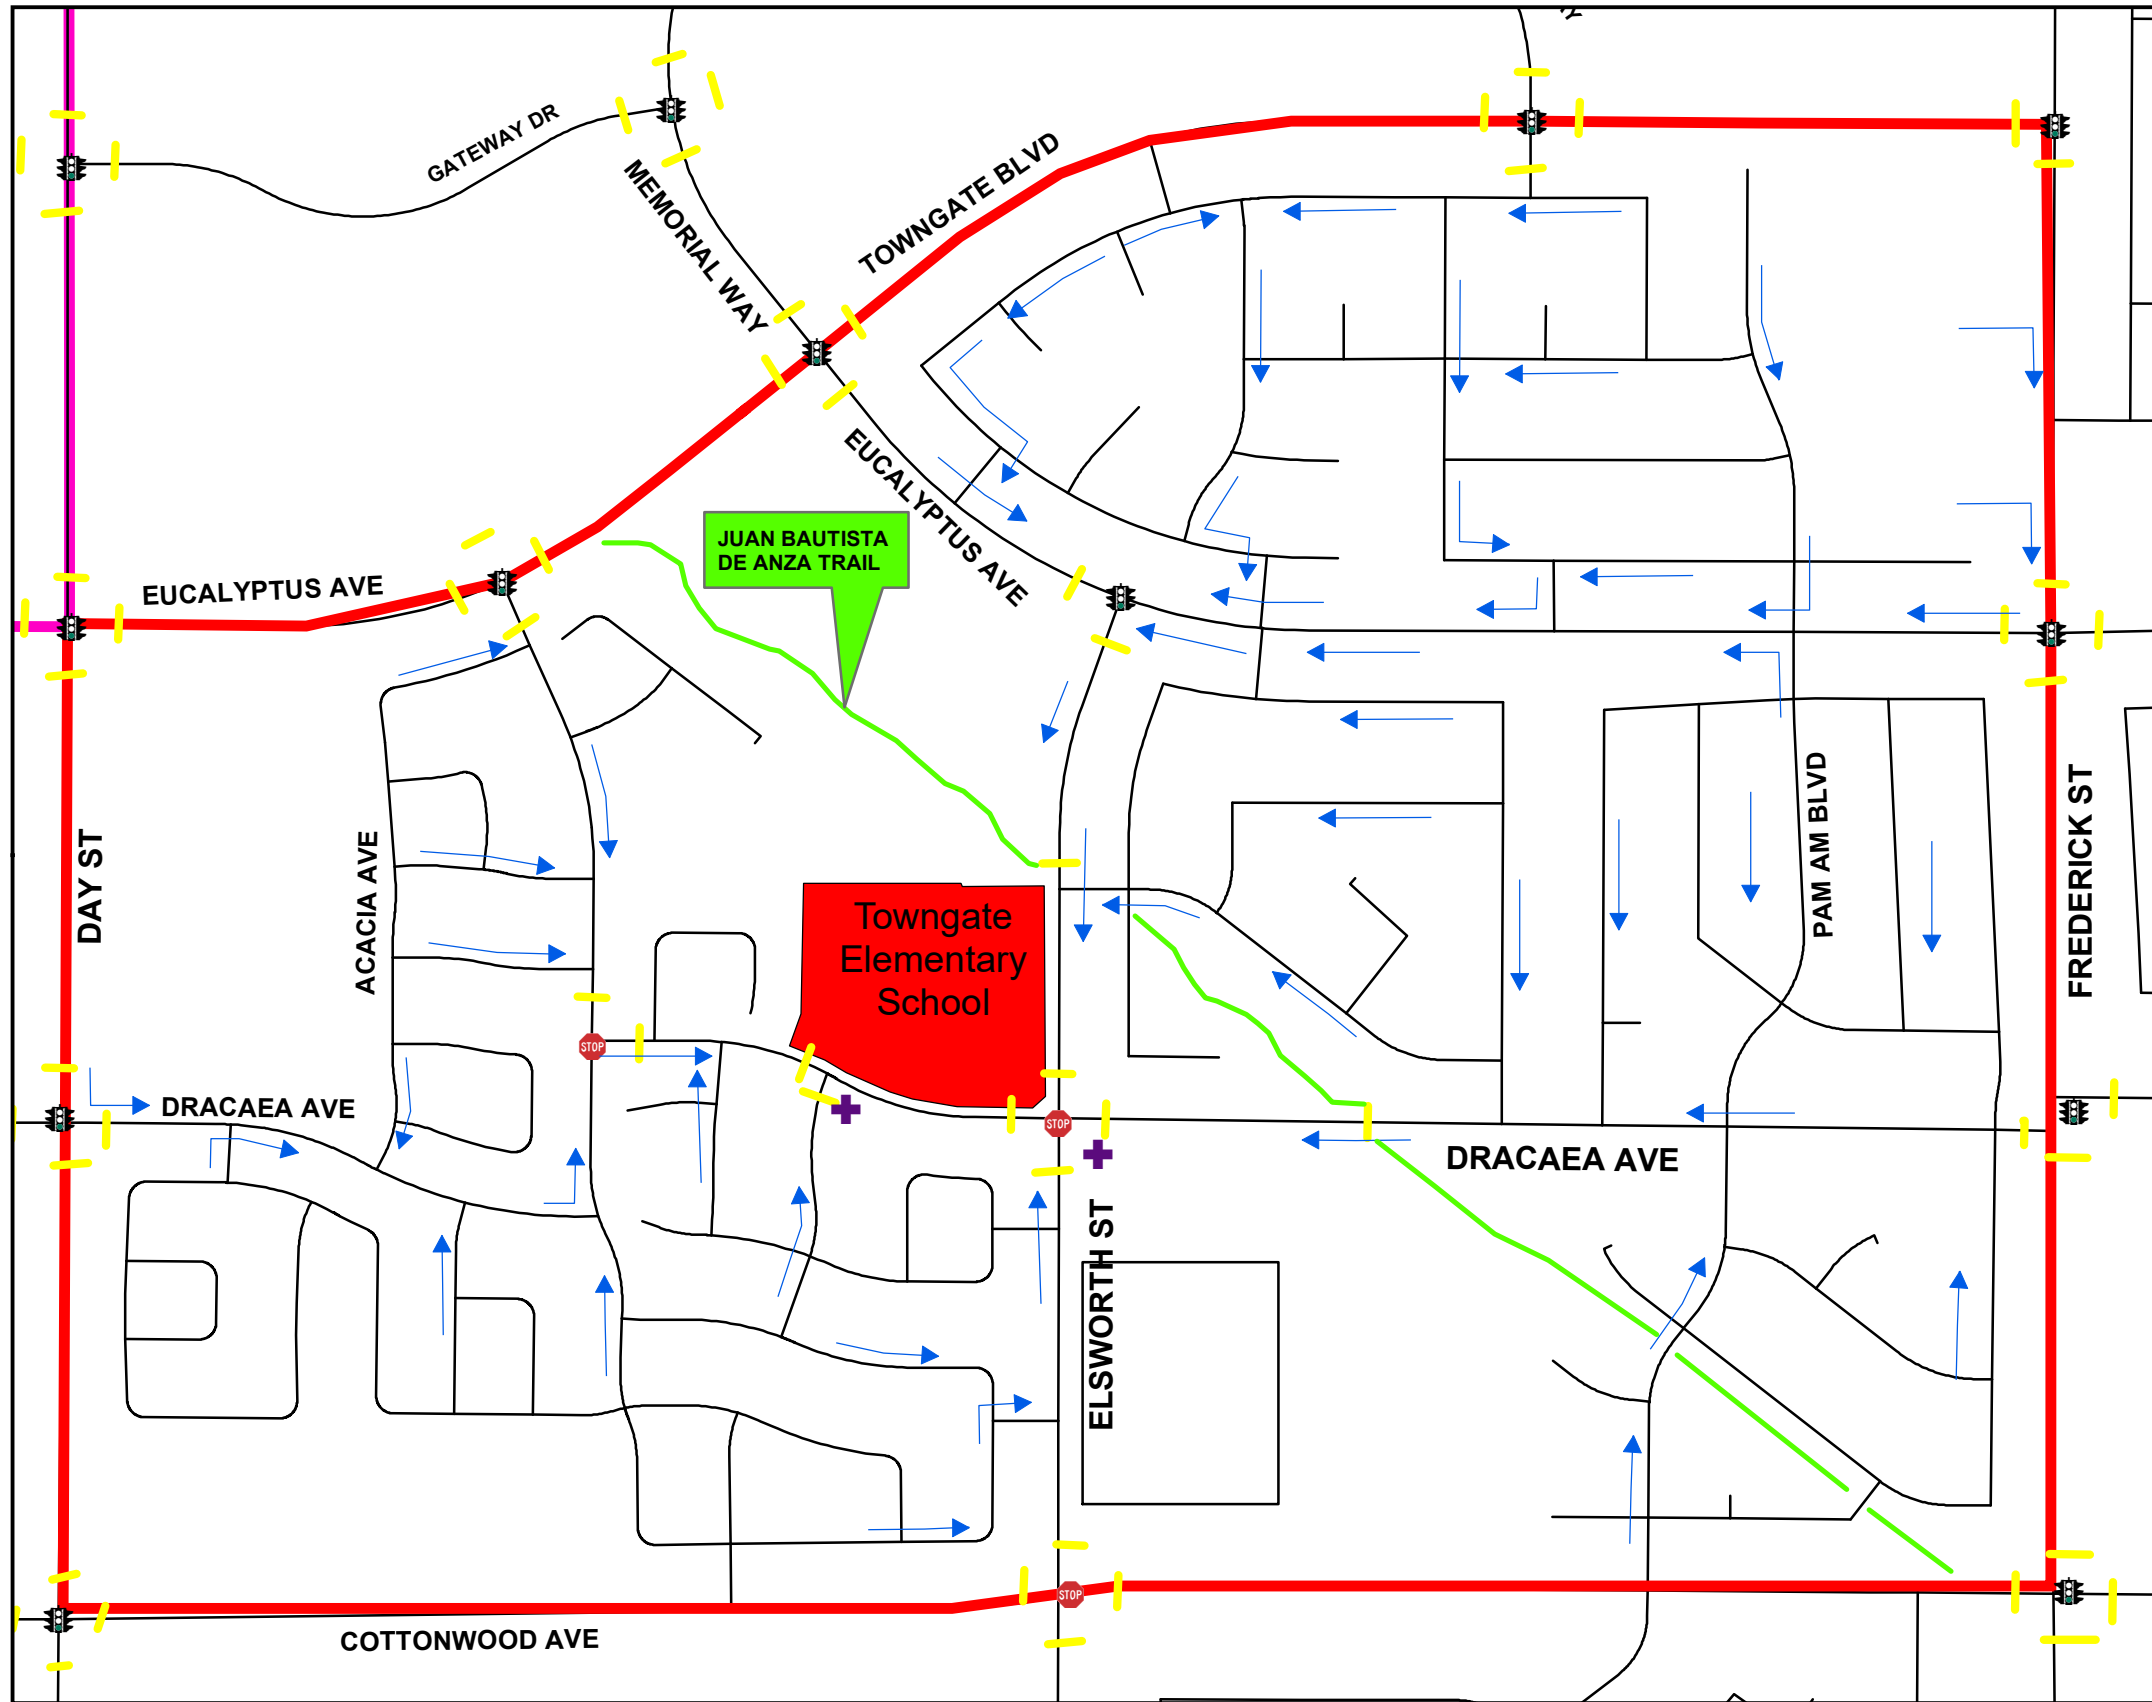

Suggested Walking Routes to Towngate Elementary School

Legends

- Crossing Guard
- All Way Stop
- Crosswalk
- Traffic Signal
- Towngate Attendance
- MV Roads
- Elementary School
- K-12 School
- Middle School
- High School
- College
- City Boundary
- Suggested Walking Route

This map is intended for informational purposes only. The City of Moreno Valley assumes no responsibility for using these routes.

Last update - 2021