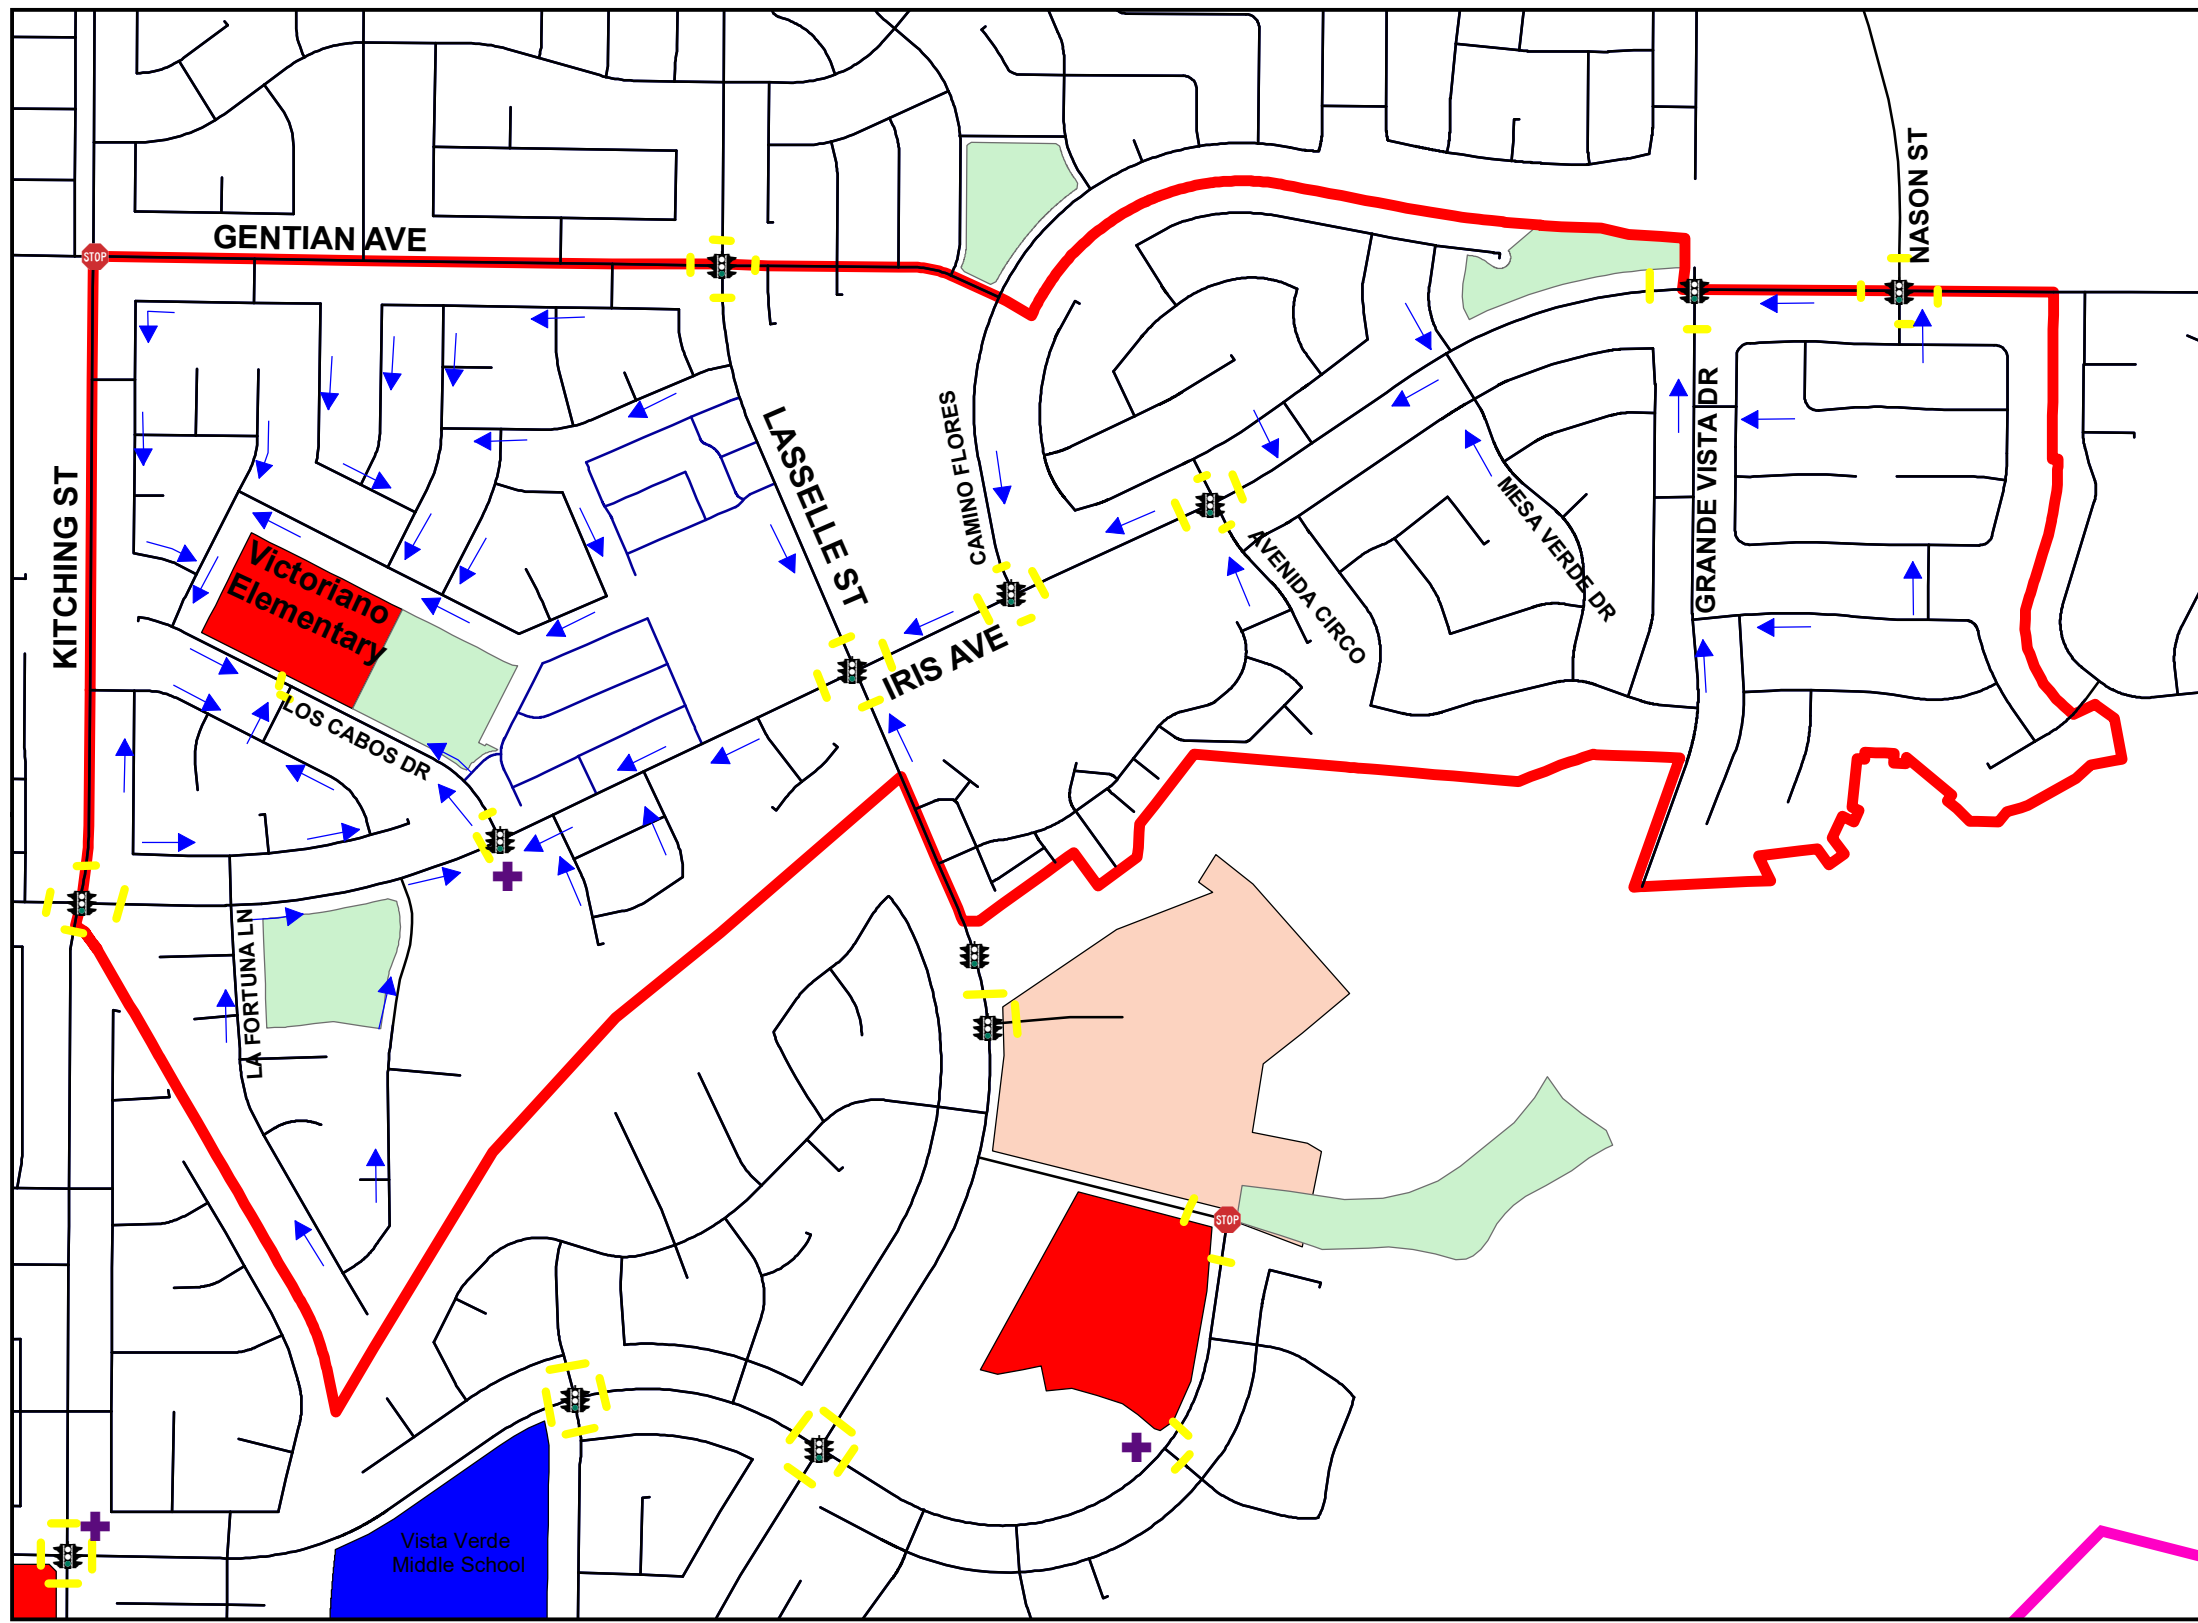

# Suggested Walking Routes to Victoriano Elementary School

### Legends

- Crossing Guard
- Traffic Signal
- All Way Stop
- Crosswalk
- MV Roads
- Riverside County Roads
- Victoriano
- City Parks
- Elementary School
- K-12 School
- Middle School
- High School
- College
- City Boundary
- Suggested Walking Route

This map is intended for informational purposes only. The City of Moreno Valley assumes no responsibility for using these routes. Victoriano Elementary is part of the Val Verde School District. Last update - 2021